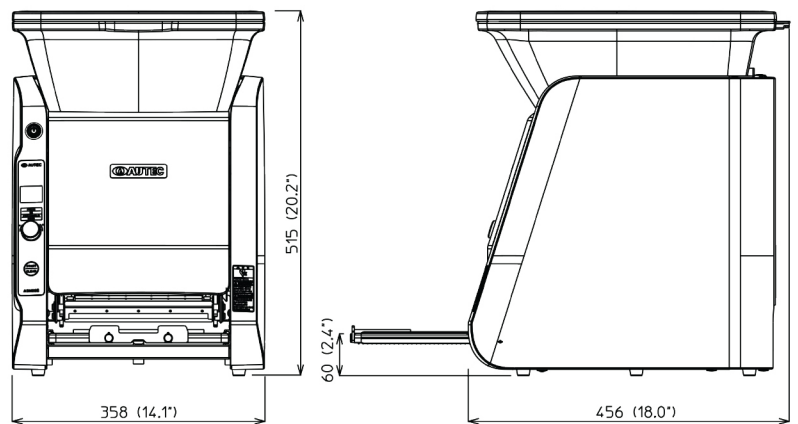

ASM895CE

MAKI MAKER

Compact, Stylish, High speed, Sushi rice sheeter Provides better quality rice sheet with higher productivity!

- High speed produce 900 - 1,300 pcs rice sheet per hour, to save time for Norimaki making.
- Re-location and auto supply function without pressing the start button for each production continuously..
- By not using Teflon coating on the side base, the concern about food contamination is eliminated
- Machine equipped with inner heater to maintain the optimal temperature for rice sheets.
- OLED & jog dial equipped, Visual & intuitive operation for easy use by anyone.

SPECIFICATION

Power Supply	AC100 - 240V, 50 / 60 Hz
Power Consumption	50W
Hopper Capacity	Max. Approx. 6.6kg
Dimensions (mm)	W358 x D456 (max 623) x H515
Weight	Approx. 30 kg