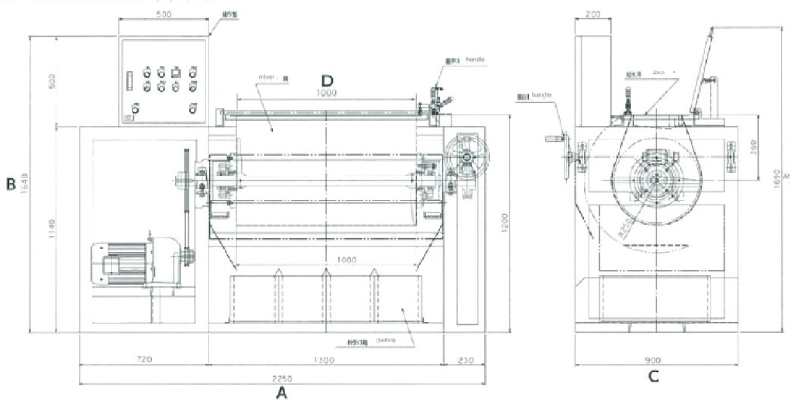

### Flour Kneader

Safety lock part

- Normal pressure type
- With safety device
- Body material: Stainless steel

#### ■DIMENSIONS TY-10

#### ■Machine dimensions/DIMENSIONS TY-75

#### Machine dimensions

mm	TY-10	TY-25	TY-50	TY-75	TY-100
A	915	1730	1930	2250	2430
B	880	1380	1520	1640	1640
C	500	700	800	900	900
D	400	700	800	1000	1300
E	1345	1355	1550	1690	1685