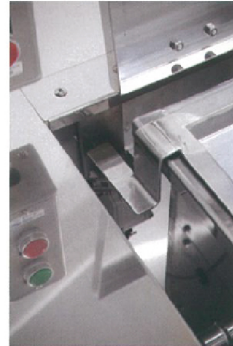

### Flour Kneader

Safety lock part

- Normal pressure type
- With safety device
- Body material: Stainless steel