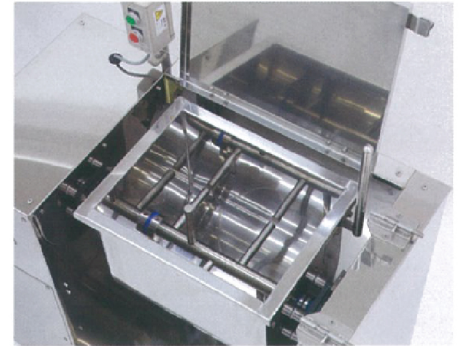

### Powder mixer 5 types by capacity

### Flour Kneader

Safety lock part

- Normal pressure type
- With safety device
- Body material: Stainless steel