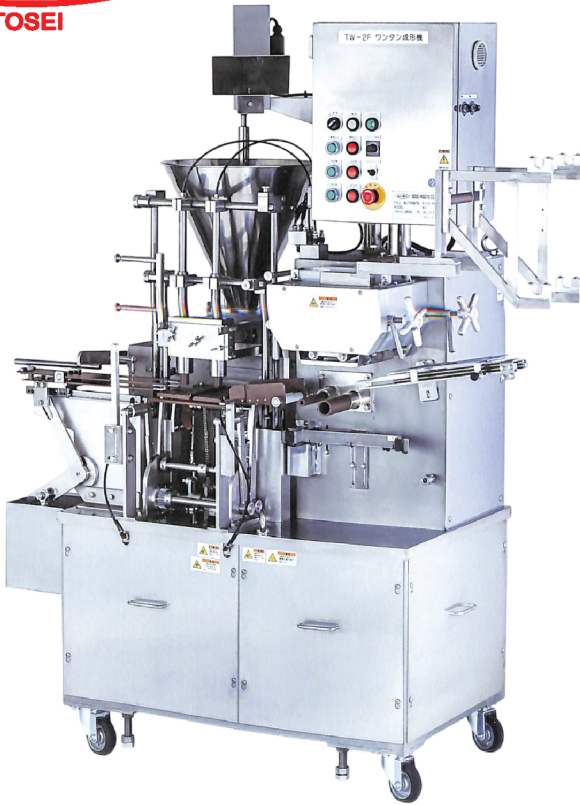

# TW-2F

## Automatic Wonton Forming Machine

- The parts can be easily detached and washed with water for hygienic use.
- An excellent molding that is good as the authentic Chinese handmade wontons.
- The amount of ingredients can be easily adjusted with single handle.

**Specification :**

Capacity	5,000 - 6,000 pcs/hour
Power Supply	200V, 3ph, 1470kw
Machine Weight	730kg
Dimensions L*W*H	1685mm x 1616mm x 2017mm